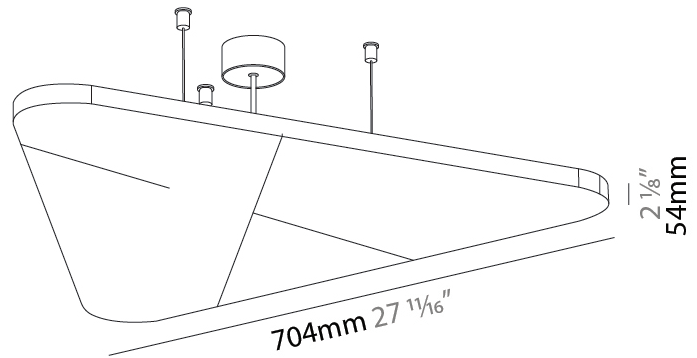

GENERAL

Series: Victory Acoustic Light Panel
Partner: Prolicht
Division: Architectural
Installation: Suspension
Product Type: Acoustic
Mounting Location: Ceiling
Light Distribution: Indirect

PHYSICAL

Shape: Abstract
Length (mm): 792
Length (in): 31 7/16
Width (mm): 704
Width (in): 27 11/16
Height (mm): 54
Height (in): 2 1/8

Fixture Finish: [SSR / BKV / CWI / CRY / HAB / UFT / ITA / RUA / FTG / MYG / LOD / PUS / FRO / FUP / KIA / POP / BLS / SPG / MEY / GOH / CHC / COM / ABZ / JAG / OBR / MOS / ROR](#)

Acoustic Finish: [SFW / CYW / SEE / SYN / MTS / PMB / TTN / CYB / STO / DPE / BES / SHB / ARE / ANE / VRD / CRF](#)

Fixture Material: Aluminum
Primary Material: Acoustic
Cable Details: 2000mm / 78 3/4" or 6000mm / 236 1/4" Transparent Cable

ELECTRICAL

Lamp Type: LED (Zhaga Standard)
Input Wattage (W): 10
Total Output Wattage (W): 9.1
Dimming: Non-Dimmable
Driver Included: Yes
Driver Location: Integrated
Driver Type: Constant Current - Universal
Driver Class: Class 2
Input Voltage (V): 120 - 277

LED

Color Temperature (°K): 2700 / 3000 / 3500 / 4000
Max. Delivered Lumen (lm): 701 / 708 / 730 / 751
Nominal Lumen (lm): 855 / 864 / 890 / 916
CRI: >90 CRI
Lamp Life (hrs): 50000

OPTICAL

RATINGS AND CERTIFICATIONS

Certified By: CSA Certified to UL and CSA Standards
IP rating: IP20